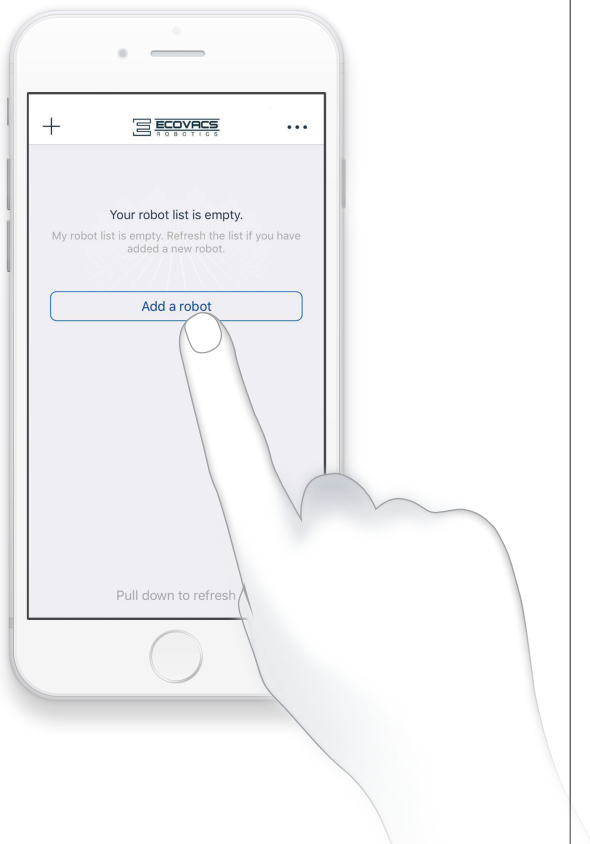

✓ iOS 9.0 or later ✓ Android 4.0 or later

2

2.4GHz
Wi-Fi

Register

Log In

3

2.4GHz
Wi-Fi

4

2.4GHz
Wi-Fi

Live Smart. Enjoy Life.

关门折 (8P)

印刷页面顺序

正面

7	8	1	2
---	---	---	---

反面

3	4	5	6
---	---	---	---